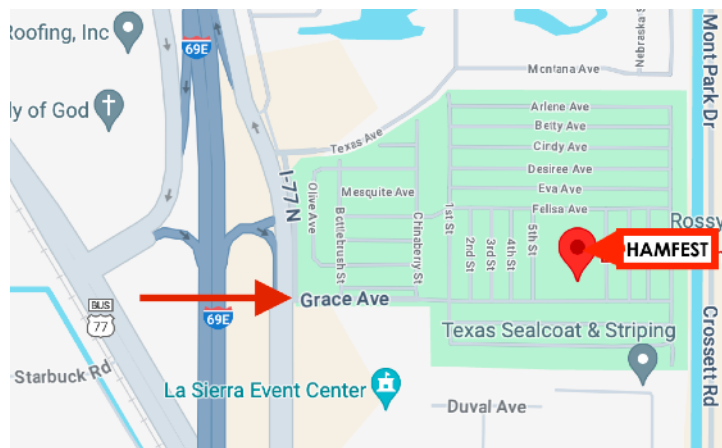

TALK IN ON THE STARLINK REPEATER SYSTEM (STARS)

HAMFEST 2024

Saturday, February 24 2024

BUY/SELL/SWAP bring your radio gear !

EVENT SCHEDULE

0645 - 0800 - Setup for sellers

0800 - Noon - Open for buyers/sellers

1000 - 1100 - EXAM Session

1100 - Prize Drawings

Noon - It's all over, see you next year !

ADMISSION: FREE - open to the public

Inside seller space - FREE - tables provided

Reserve a table ahead of time: Contact

Richard Cox, kb5rfo@gmail.com, 956-245-7229 or

Rudy Monsevalles, rsmonse@yahoo.com,

956-496-5202.

EXAMS for TECHNICIAN / GENERAL / EXTRA

Begin at 1000

Walk-in and check at information booth

VEC: ARRL/VEC. Sponsor: Rio ARC

BRING TO THE EXAM SESSION

FRN (must have prior to exam)

Email Address (must have prior to exam)

Photo ID or student ID

Exam fee $15 (cash) required

Non-programmable calculator if you wish.

Testing for General or Extra Class bring copy of

current license. Expired license testing/credit

FCC Rule 97.505 applies.

See the club web site RIOARC.ORG
for additional information concerning the
event, prizes, drawing rules, membership,
and contact information.

ALL INDOOR EVENT for amateur radio (HAM), citizens band (CB), general mobile radio service (GMRS), family radio service (FRS), & digital mobile radio (DMR) enthusiasts !

Encore Sunshine RV Resort

1900 Grace Avenue **Harlingen, Texas**

North or South on Interstate 69E use Exit 29

(Hwy. 77 turn onto Grace Ave.)

The entrance gate and HAMFEST

RECREATION HALL are on Grace Avenue

BREAKFAST ITEMS AVAILABLE FOR PURCHASE

GRAND PRIZE DRAWING

XIEGU™ X6100 RADIO with CASE

and other accessories, $20 per

ticket, **LIMIT of 50 tickets (red)** sold.

Need not be present at drawing to win, GRAND PRIZE package details listed on RIO ARC web site.

RAFFLE TICKETS FOR OTHER PRIZES